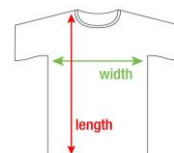

STEDMAN® GARMENT SIZES WOMEN