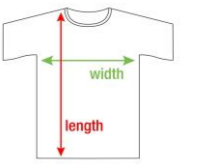

STEDMAN® GARMENT SIZES MEN

Garment sizes are in cm. Subject to the tolerance of ± 2,5 cm. Might be subject to change without further notice.