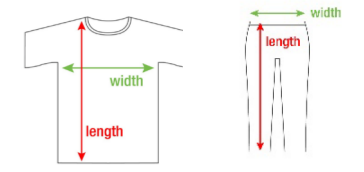

STEDMAN® GARMENT SIZES UNISEX

Garment sizes are in cm. Subject to the tolerance of ± 2,5 cm. Might be subject to change without further notice.

Code	STYLE	Fit	2XS		XS		S		M		L		XL		2XL		3XL		4XL		5XL	
			width	length	width	length	width	length	width	length	width	length	width	length	width	length	width	length	width	length	width	length
ST2000	Classic-T Unisex	Regular	43,0	66,0	46,0	68,0	49,0	70,0	52,0	72,0	55,0	74,0	58,0	76,0	61,0	78,0	64,0	80,0	70,0	82,0	75,0	84,0
ST2020	Classic-T Organic Unisex	Regular	43,0	66,0	46,0	68,0	49,0	70,0	52,0	72,0	55,0	74,0	58,0	76,0	61,0	78,0	64,0	80,0	70,0	82,0	75,0	84,0
ST4000	Unisex Sweatshirt Classic	Regular	–	–	51,0	66,0	54,0	68,0	57,0	70,0	60,0	72,0	63,0	74,0	66,0	76,0	69,0	78,0	–	–	–	–
ST4200	Unisex Sweat Hoodie Light	Regular	–	–	52,0	68,5	55,0	70,5	56,0	72,5	61,0	74,5	64,0	77,5	67,5	80,5	71,5	80,5	75,5	81,0	–	–
ST5630	Recycled Unisex Sweat Hoodie	Regular	–	–	51,0	66,0	54,0	69,0	57,0	73,0	60,0	75,0	63,0	77,0	66,0	79,0	69,0	81,0	–	–	–	–
ST5600	Unisex Sweat Hoodie Select	Regular	–	–	51,0	66,0	54,0	69,0	57,0	73,0	60,0	75,0	63,0	77,0	66,0	79,0	69,0	81,0	–	–	–	–
ST5650	Recycled Unisex Sweatpants	Regular	–	–	30,5	106,0	35,0	108,0	39,0	112,0	41,0	114,0	43,0	116,0	45,0	116,0	–	–	–	–	–	–
ST7000	Lux	Regular	–	–	47,0	68,0	50,0	70,0	53,0	72,0	56,0	74,0	59,0	76,0	62,0	78,0	65,0	80,0	70,0	82,0	75,0	84,0